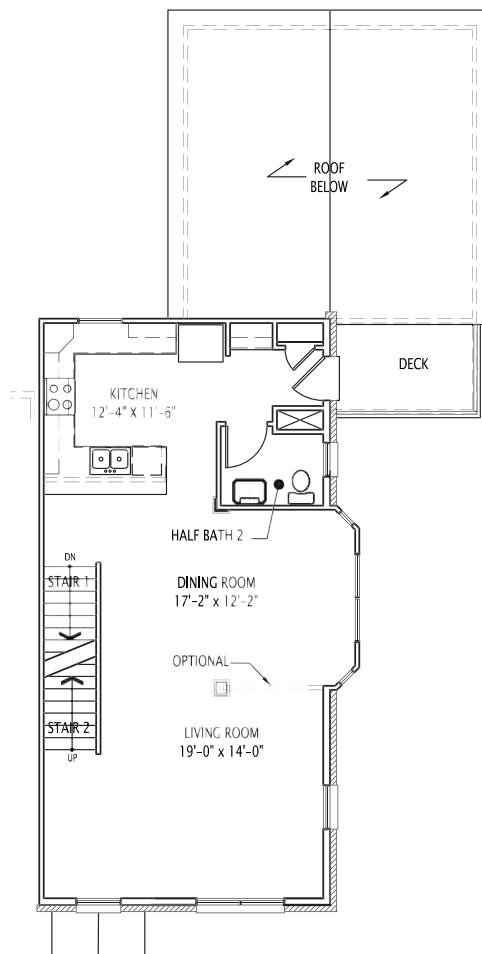

The Neighborhood

OF LIBBIE MILL - MIDTOWN

THE BYRD STANDARD 2,376 sq. ft.

The Neighborhood

OF LIBBIE MILL - MIDTOWN

THE BYRD ALTERNATE 2,376 sq. ft.

Learn more and sign up for updates at libbiemill.com

This information is deemed reliable but not guaranteed. All details, dimensions, square footage and illustrations are approximate and may vary from actual plans and specifications.