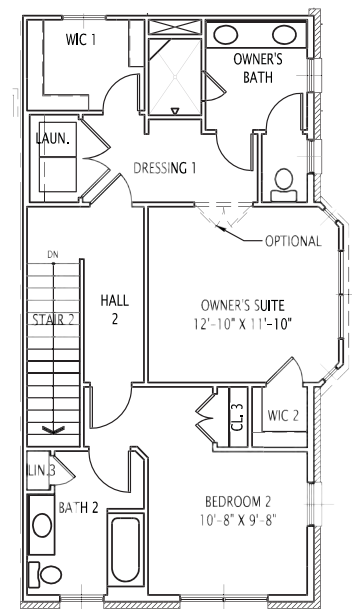

The Neighborhood

OF LIBBIE MILL - MIDTOWN

THE BYRD STANDARD 2,376 sq. ft.

The Neighborhood

OF LIBBIE MILL - MIDTOWN

THE BYRD ALTERNATE 2,376 sq. ft.

Learn more and sign up for updates at libbiemill.com

This information is deemed reliable but not guaranteed. All details, dimensions, square footage and illustrations are approximate and may vary from actual plans and specifications.