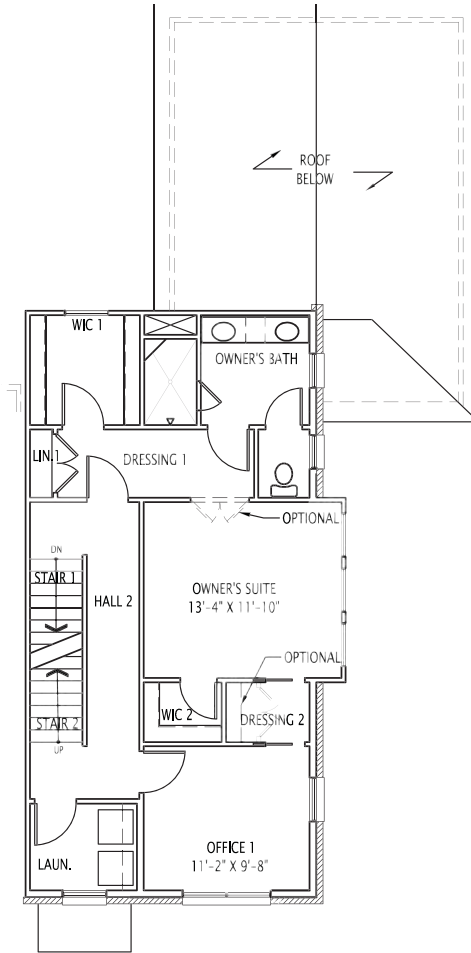

The Neighborhood

OF LIBBIE MILL - MIDTOWN

THE BYRD STANDARD 2,376 sq. ft.

The Neighborhood

OF LIBBIE MILL - MIDTOWN

THE BYRD ALTERNATE 2,376 sq. ft.

Learn more and sign up for updates at libbiemill.com

This information is deemed reliable but not guaranteed. All details, dimensions, square footage and illustrations are approximate and may vary from actual plans and specifications.