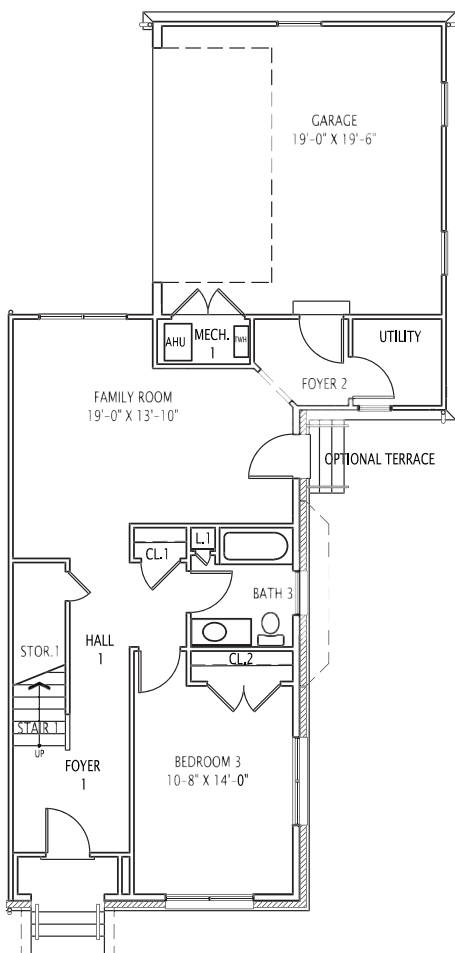

The Neighborhood

OF LIBBIE MILL - MIDTOWN

THE BYRD STANDARD 2,376 sq. ft.

The Neighborhood

OF LIBBIE MILL - MIDTOWN

THE BYRD ALTERNATE 2,376 sq. ft.

Learn more and sign up for updates at libbiemill.com

This information is deemed reliable but not guaranteed. All details, dimensions, square footage and illustrations are approximate and may vary from actual plans and specifications.