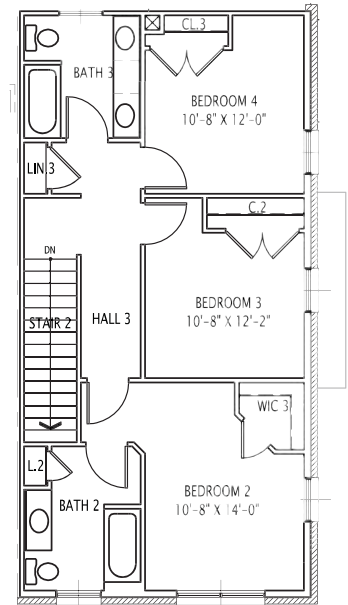

The Neighborhood

OF LIBBIE MILL - MIDTOWN

THE BYRD STANDARD 2,376 sq. ft.

The Neighborhood

OF LIBBIE MILL - MIDTOWN

THE BYRD ALTERNATE 2,376 sq. ft.

Learn more and sign up for updates at libbiemill.com

This information is deemed reliable but not guaranteed. All details, dimensions, square footage and illustrations are approximate and may vary from actual plans and specifications.