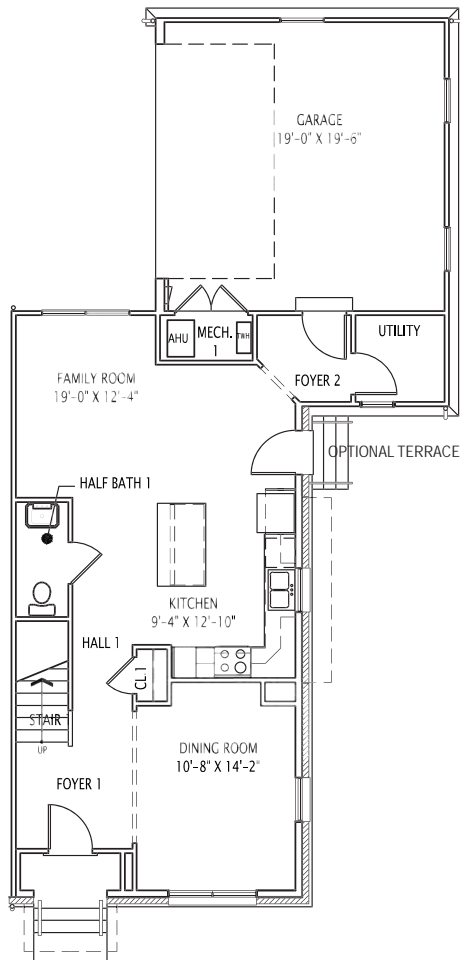

The Neighborhood

OF LIBBIE MILL - MIDTOWN

THE BYRD STANDARD 2,376 sq. ft.

The Neighborhood

OF LIBBIE MILL - MIDTOWN

THE BYRD ALTERNATE 2,376 sq. ft.

Learn more and sign up for updates at libbiemill.com

This information is deemed reliable but not guaranteed. All details, dimensions, square footage and illustrations are approximate and may vary from actual plans and specifications.