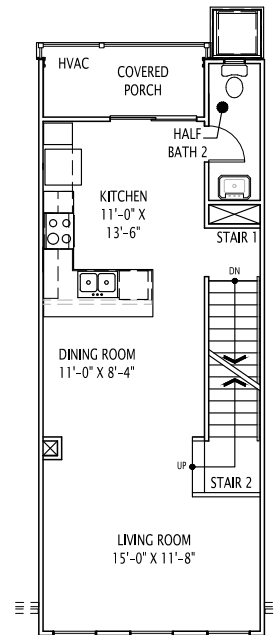

The Neighborhood

OF LIBBIE MILL - MIDTOWN

THE GRACE

1,342 Square Feet, Up to 3 Bedrooms,
Up to 3 Full and 1 Half Bathrooms

The Neighborhood

OF LIBBIE MILL - MIDTOWN

THE GRACE 1,342 sq. ft.

FIRST FLOOR PLAN

ALT. FIRST FLOOR PLAN

OPTIONAL BATHROOM 3
W/ OPTIONAL WALK-IN SHOWER

ALT. FIRST FLOOR PLAN W/
OPT. BEDROOM & FULL BATH 3

SECOND FLOOR PLAN

THIRD FLOOR PLAN

Learn more and sign up for updates at libbiemill.com

This information is deemed reliable but not guaranteed. All details, dimensions, square footage and illustrations are approximate and may vary from actual plans and specifications.