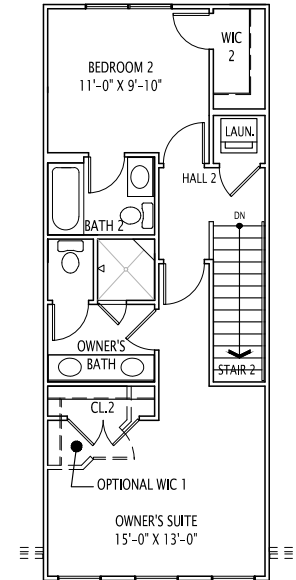

The Neighborhood

OF LIBBIE MILL - MIDTOWN

THE GRACE

1,342 Square Feet, Up to 3 Bedrooms,
Up to 3 Full and 1 Half Bathrooms

The Neighborhood

OF LIBBIE MILL - MIDTOWN

THE GRACE 1,342 sq. ft.

FIRST FLOOR PLAN

ALT. FIRST FLOOR PLAN

OPTIONAL BATHROOM 3
W/ OPTIONAL WALK-IN SHOWER

ALT. FIRST FLOOR PLAN W/
OPT. BEDROOM & FULL BATH 3

SECOND FLOOR PLAN

THIRD FLOOR PLAN

Learn more and sign up for updates at libbiemill.com

This information is deemed reliable but not guaranteed. All details, dimensions, square footage and illustrations are approximate and may vary from actual plans and specifications.