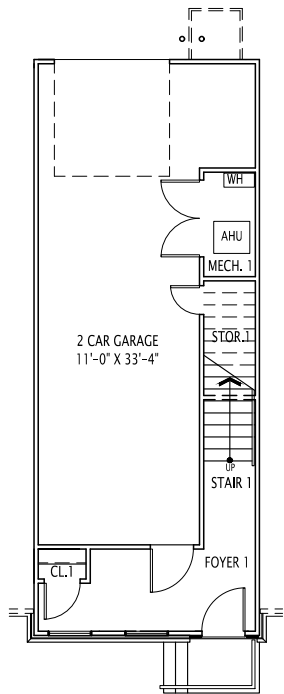

The Neighborhood

OF LIBBIE MILL - MIDTOWN

THE GRACE

1,342 Square Feet, Up to 3 Bedrooms,
Up to 3 Full and 1 Half Bathrooms

The Neighborhood

OF LIBBIE MILL - MIDTOWN

THE GRACE 1,342 sq. ft.

FIRST FLOOR PLAN

ALT. FIRST FLOOR PLAN

OPTIONAL BATHROOM 3
W/ OPTIONAL WALK-IN SHOWER

ALT. FIRST FLOOR PLAN W/
OPT. BEDROOM & FULL BATH 3

SECOND FLOOR PLAN

THIRD FLOOR PLAN

Learn more and sign up for updates at libbiemill.com

This information is deemed reliable but not guaranteed. All details, dimensions, square footage and illustrations are approximate and may vary from actual plans and specifications.