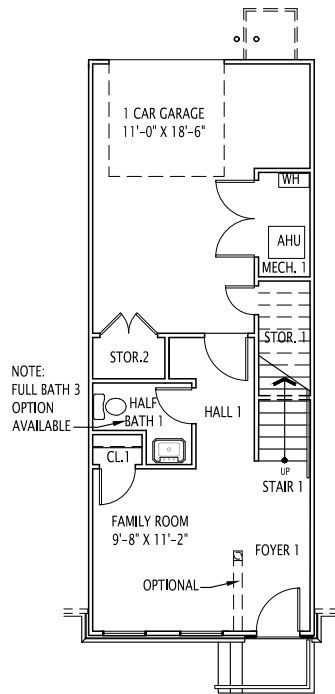

The Neighborhood

OF LIBBIE MILL - MIDTOWN

THE GRACE

1,342 Square Feet, Up to 3 Bedrooms,
Up to 3 Full and 1 Half Bathrooms

The Neighborhood

OF LIBBIE MILL - MIDTOWN

THE GRACE 1,342 sq. ft.

FIRST FLOOR PLAN

ALT. FIRST FLOOR PLAN

OPTIONAL BATHROOM 3
W/ OPTIONAL WALK-IN SHOWER

ALT. FIRST FLOOR PLAN W/
OPT. BEDROOM & FULL BATH 3

SECOND FLOOR PLAN

THIRD FLOOR PLAN

Learn more and sign up for updates at libbiemill.com

This information is deemed reliable but not guaranteed. All details, dimensions, square footage and illustrations are approximate and may vary from actual plans and specifications.