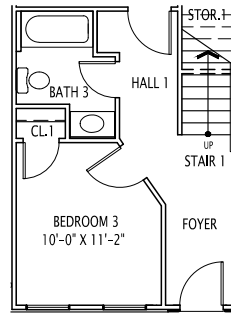

The Neighborhood

OF LIBBIE MILL - MIDTOWN

THE GRACE

1,342 Square Feet, Up to 3 Bedrooms,
Up to 3 Full and 1 Half Bathrooms

The Neighborhood

OF LIBBIE MILL - MIDTOWN

THE GRACE 1,342 sq. ft.

FIRST FLOOR PLAN

ALT. FIRST FLOOR PLAN

OPTIONAL BATHROOM 3
W/ OPTIONAL WALK-IN SHOWER

ALT. FIRST FLOOR PLAN W/
OPT. BEDROOM & FULL BATH 3

SECOND FLOOR PLAN

THIRD FLOOR PLAN

Learn more and sign up for updates at libbiemill.com

This information is deemed reliable but not guaranteed. All details, dimensions, square footage and illustrations are approximate and may vary from actual plans and specifications.