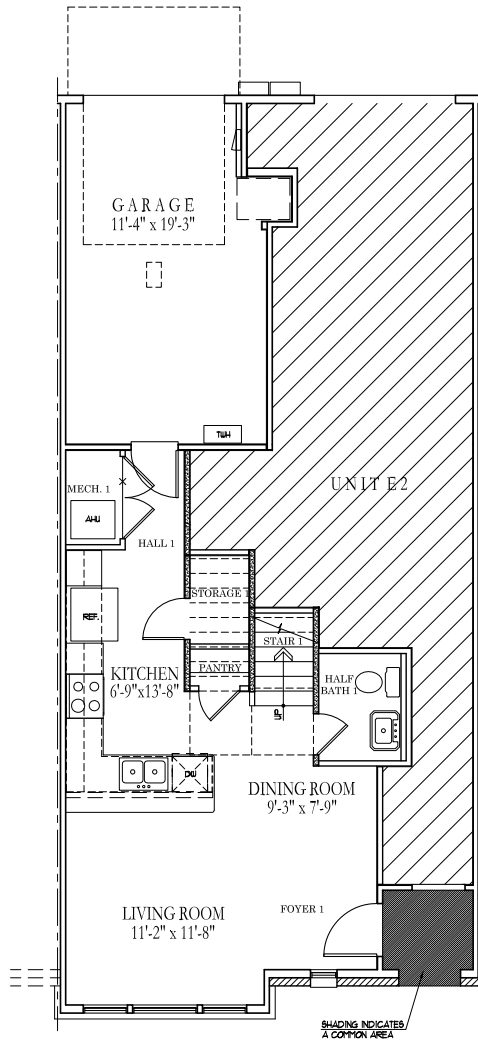

The Neighborhood

OF LIBBIE MILL - MIDTOWN

THE SYDNEY STANDARD FLOOR PLANS

1,562 sq. ft.

STANDARD FIRST FLOOR PLAN

STANDARD SECOND FLOOR PLAN

The Neighborhood

OF LIBBIE MILL - MIDTOWN

THE SYDNEY ALTERNATE FLOOR PLANS

Learn more and sign up for updates at libbiemill.com