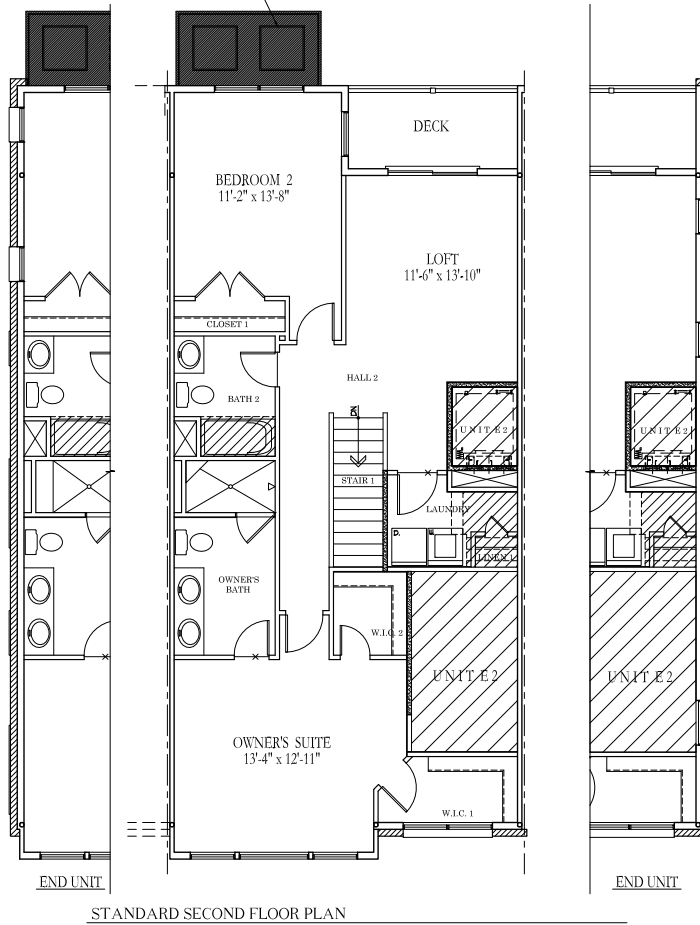

# THE SYDNEY STANDARD FLOOR PLANS

1,534 sq. ft.