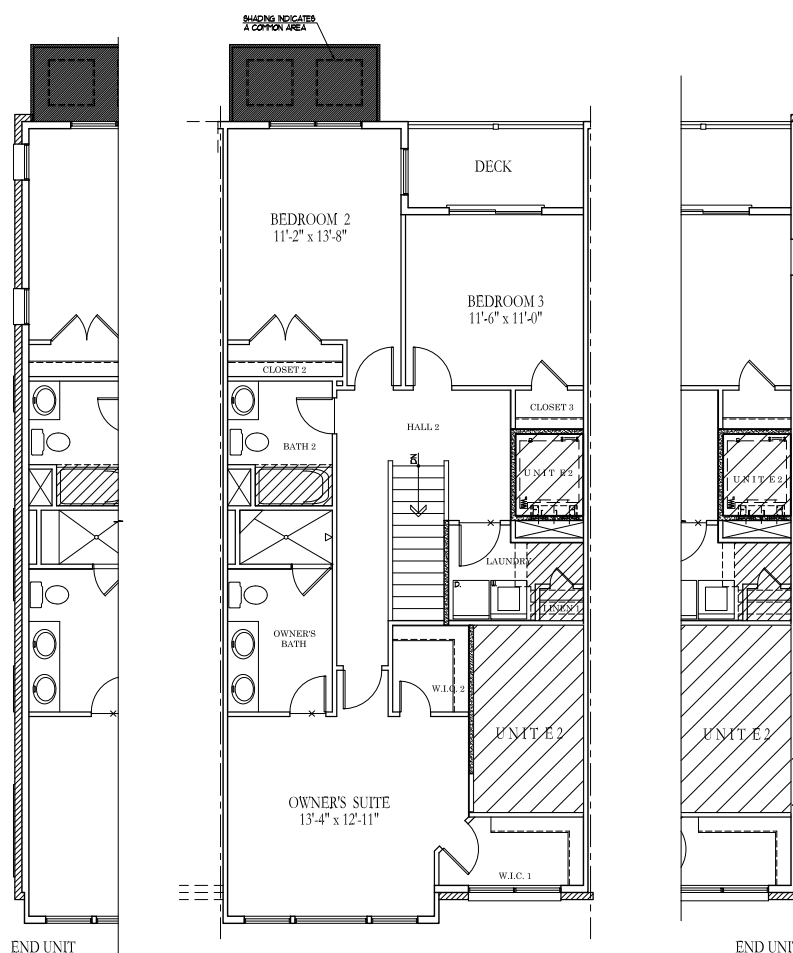

THE SYDNEY ALTERNATE FLOOR PLANS

Learn more and sign up for updates at libbiemill.com