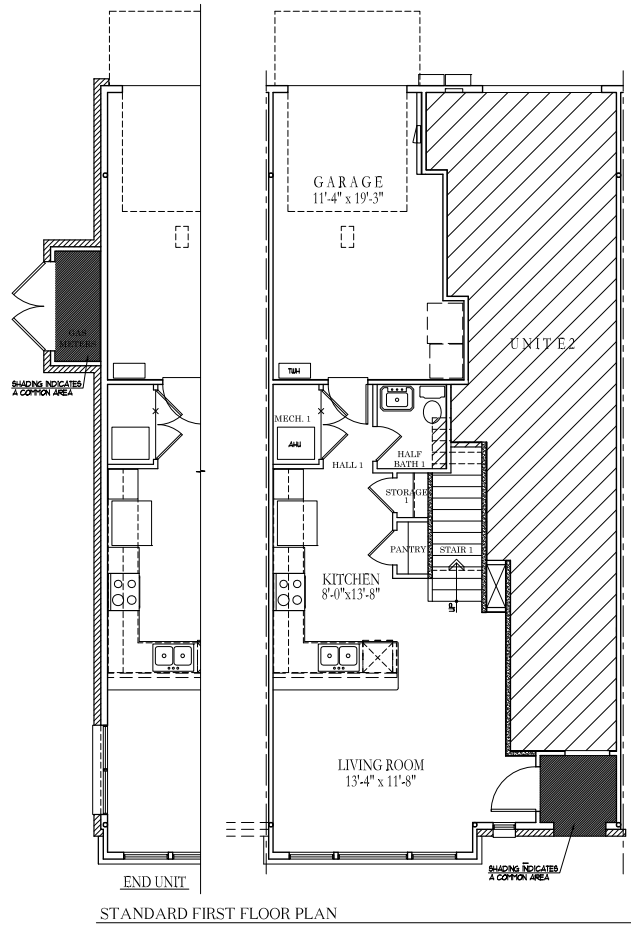

# THE SYDNEY STANDARD FLOOR PLANS

1,534 sq. ft.