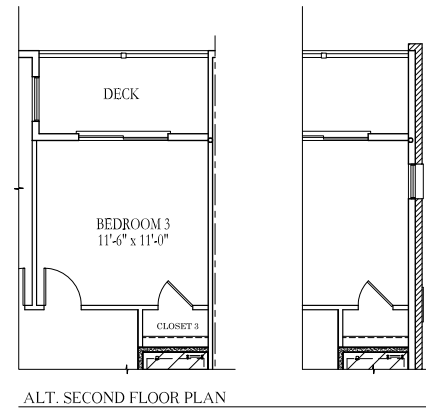

# THE SYDNEY STANDARD FLOOR PLANS

1,534 sq. ft.